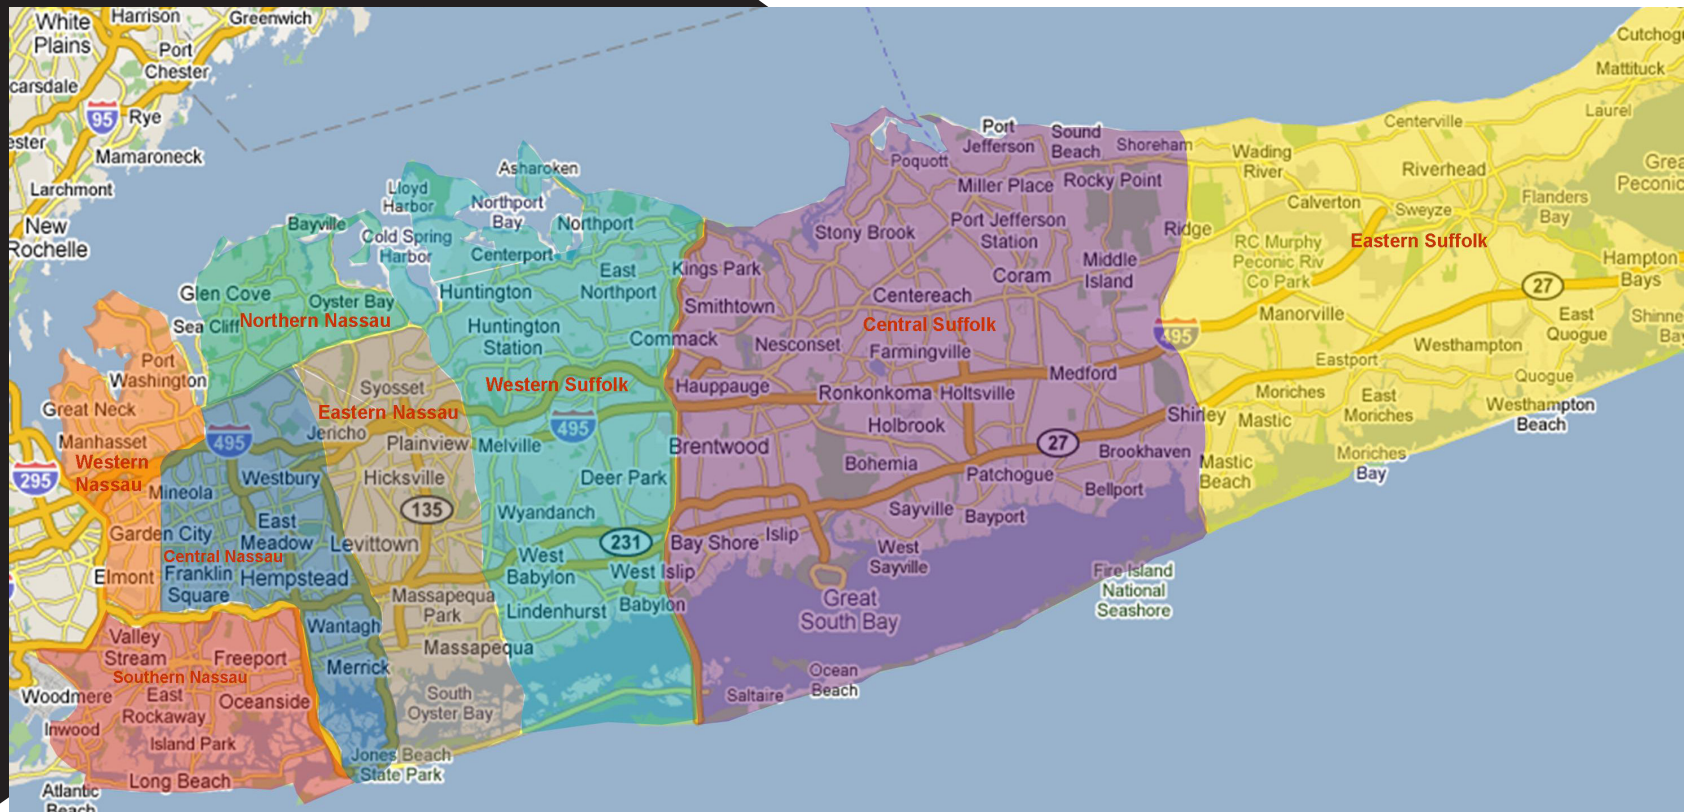

MackDaddyAds

A Transit Truck Advertising Fleet Like No Other...

- EXTREMELY AFFORDABLE • TARGETED MARKETS
 - ROUTE SPECIFIC, TOWN SPECIFIC, OR ZONE SPECIFIC
- NOBODY DOES IT LIKE US = SUPERIOR RESULTS!***

- ALL TRUCKS ARE ZONE SPECIFIC
- OPERATE FROM 6 AM - 8 PM
- RUN 6 DAYS PER WEEK
- DELIVER IN EVERY TOWN
- HAVE GPS TRACKING

"SIZE DOES MATTER"

Mack Daddy Ads are "**Mobile Billboards**" that provide **large format, highly visible ad space** located on the sides, rear, and front of commercial vehicles. These **High-Impact Ads** ensure **Brand Recognition**.

We have a front door delivering model.

Our trucks are always working as your **"Brand Recognition" Employees.**

OUR ADVERTISING MARKETS

We Serve
EVERY COUNTY
In The Following Areas!

Long Island
5 Boroughs
Westchester
Albany
Rochester

Including The
Entire States Of:

New York
New Jersey
Connecticut
Pennsylvania
Massachusetts
Rhode Island
New Hampshire

Any Vehicle, Any Area...One Expert Source!

FULL WRAP ADVERTISEMENT FOR LOCAL ADVERTISING