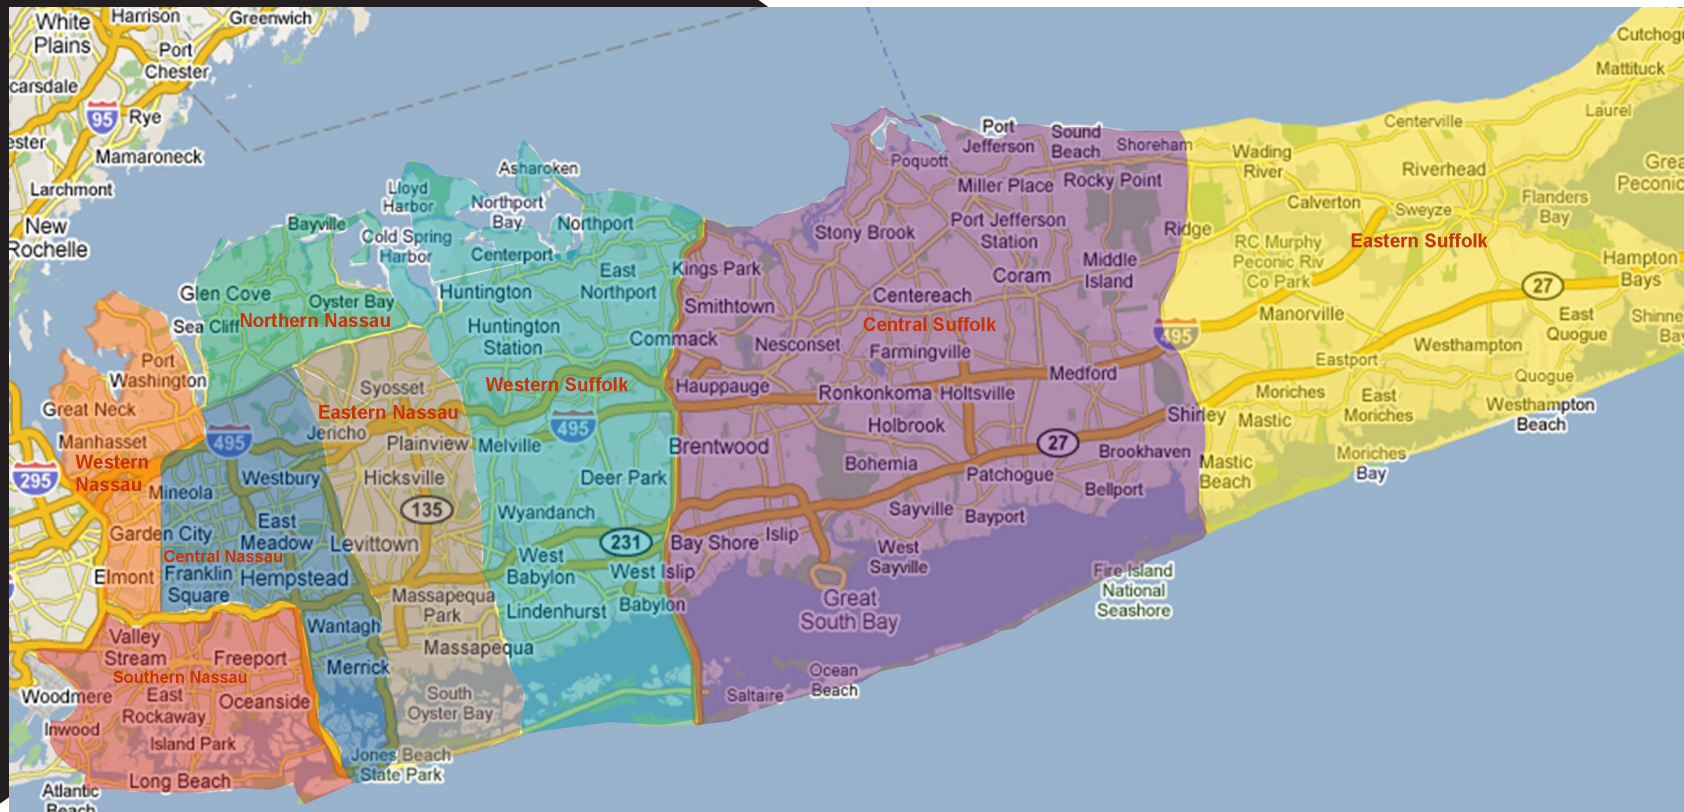

"PARKETING MARKETING"

**BIGGER, BETTER,
MORE EFFECTIVE
RESULTS...PERIOD!**

**MOBILE TRUCK
ADVERTISING**

**GENERATES 2.5 TIMES
MORE ATTENTION THAN
A STATIC BILLBOARD.**

Hello?

In **Manhattan, the North Shore, South Shore, Middle of the Island or the East End**, our fleets deliver **locally**...on all the main roads. Our Routes include: **gas stations, convenience stores, universities, hospitals and so much more.**

We have a front door delivering model.

Our trucks are always working as your **"Brand Recognition" Employees.**

OUR ADVERTISING MARKETS

We Serve
EVERY COUNTY
In The Following Areas!

Long Island
5 Boroughs
Westchester
Albany
Rochester

Including The
Entire States Of:

New York
New Jersey
Connecticut
Pennsylvania
Massachusetts
Rhode Island
New Hampshire

Any Vehicle, Any Area...One Expert Source!

FULL WRAP ADVERTISEMENT FOR LOCAL ADVERTISING

Visit us @ MackDaddyAds.com

KING KONG ADVERTISEMENT

Entire Drivers Side
FOR LOCAL ADVERTISING

SUPER KING ADVERTISEMENT

(48x144) 4'x12'
FOR LOCAL ADVERTISING

KING ADVERTISEMENT

(30x144) 2.5'x12'
FOR LOCAL ADVERTISING